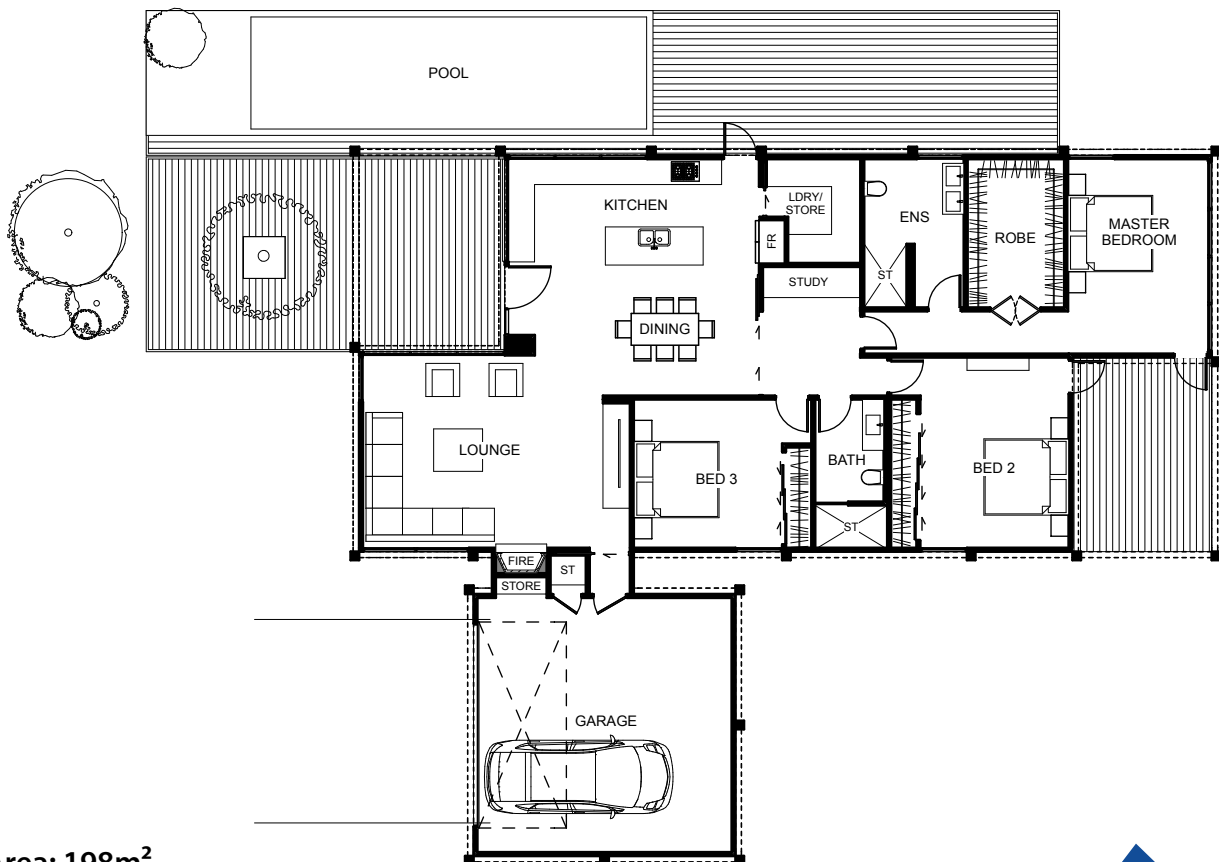

The impeccably designed Jarrow has a winning way with space. This outstanding home is impressive on all fronts. Appreciate the finer things in life with this intelligent, bold and highly refined, modern home. A secluded master bedroom is close enough to be connected but private enough to retreat to and in hidden away behind an ensuite and walk in robe. Two more bedrooms open out to a study nook which then leads out to an enticing open-plan living area, dining and lounge creating a true sense of togetherness. Want to live in style, live in the Jarrow.

Floor Area: 198m²

 2
  3
  2
  20.1m
  16.5m

Contact us:
 Ph (09) 438 1170
 E john@mitchellbuilders.co.nz
www.mitcheillbuilders.co.nz