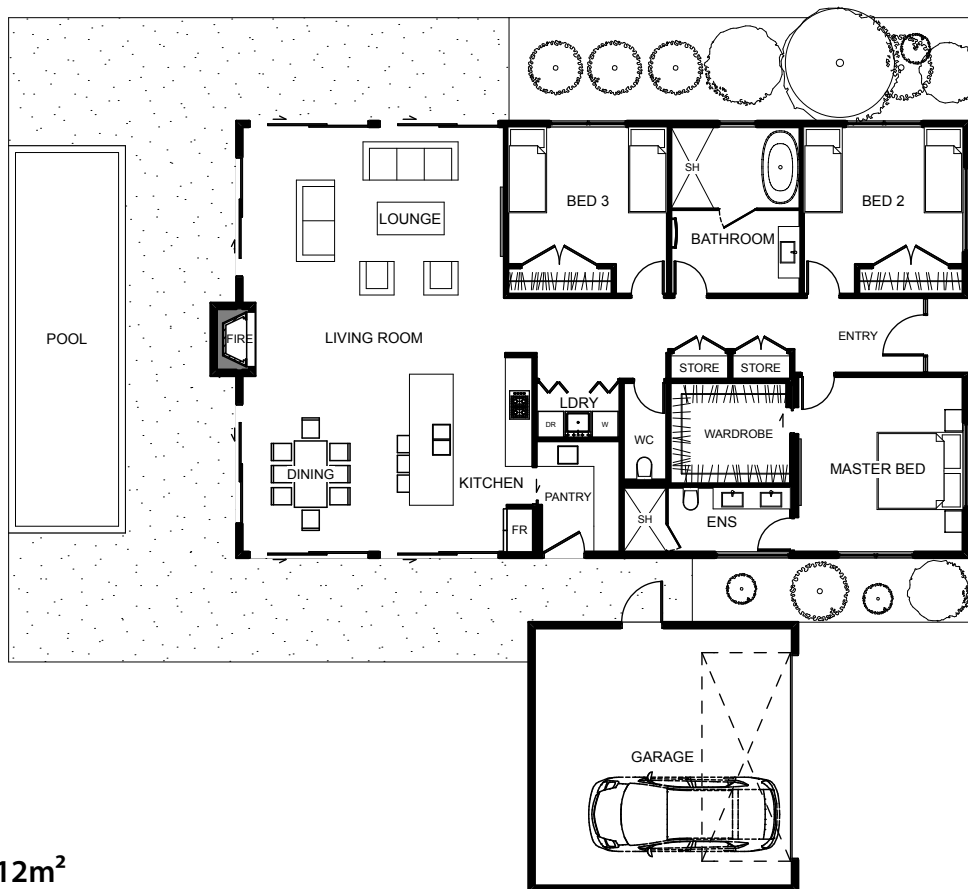

The Cody is a modern design that offers a seamless flow from the entry foyer to the open plan living area located at the opposite end of the home. Featuring three generous bedrooms, including a larger private master bedroom with ensuite and a walk in robe. The Cody combines practical family living with personal comforts. Relax in the open plan living area or enjoy the seamless transition from indoors to outdoors with the alfresco outdoor living. The Cody is a practical home design for the growing family.